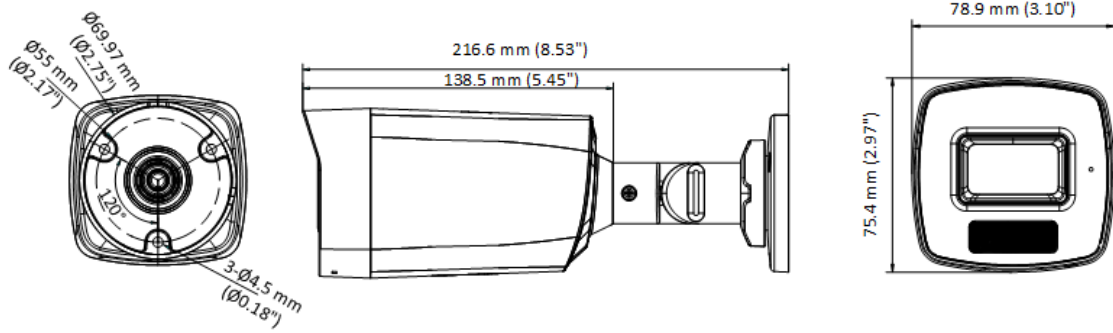

▪ Available Model

DS-2CE17D0T-LFS

▪ Dimension

▪ Accessory

▪ Optional

DS-1280ZJ-XS

Junction box